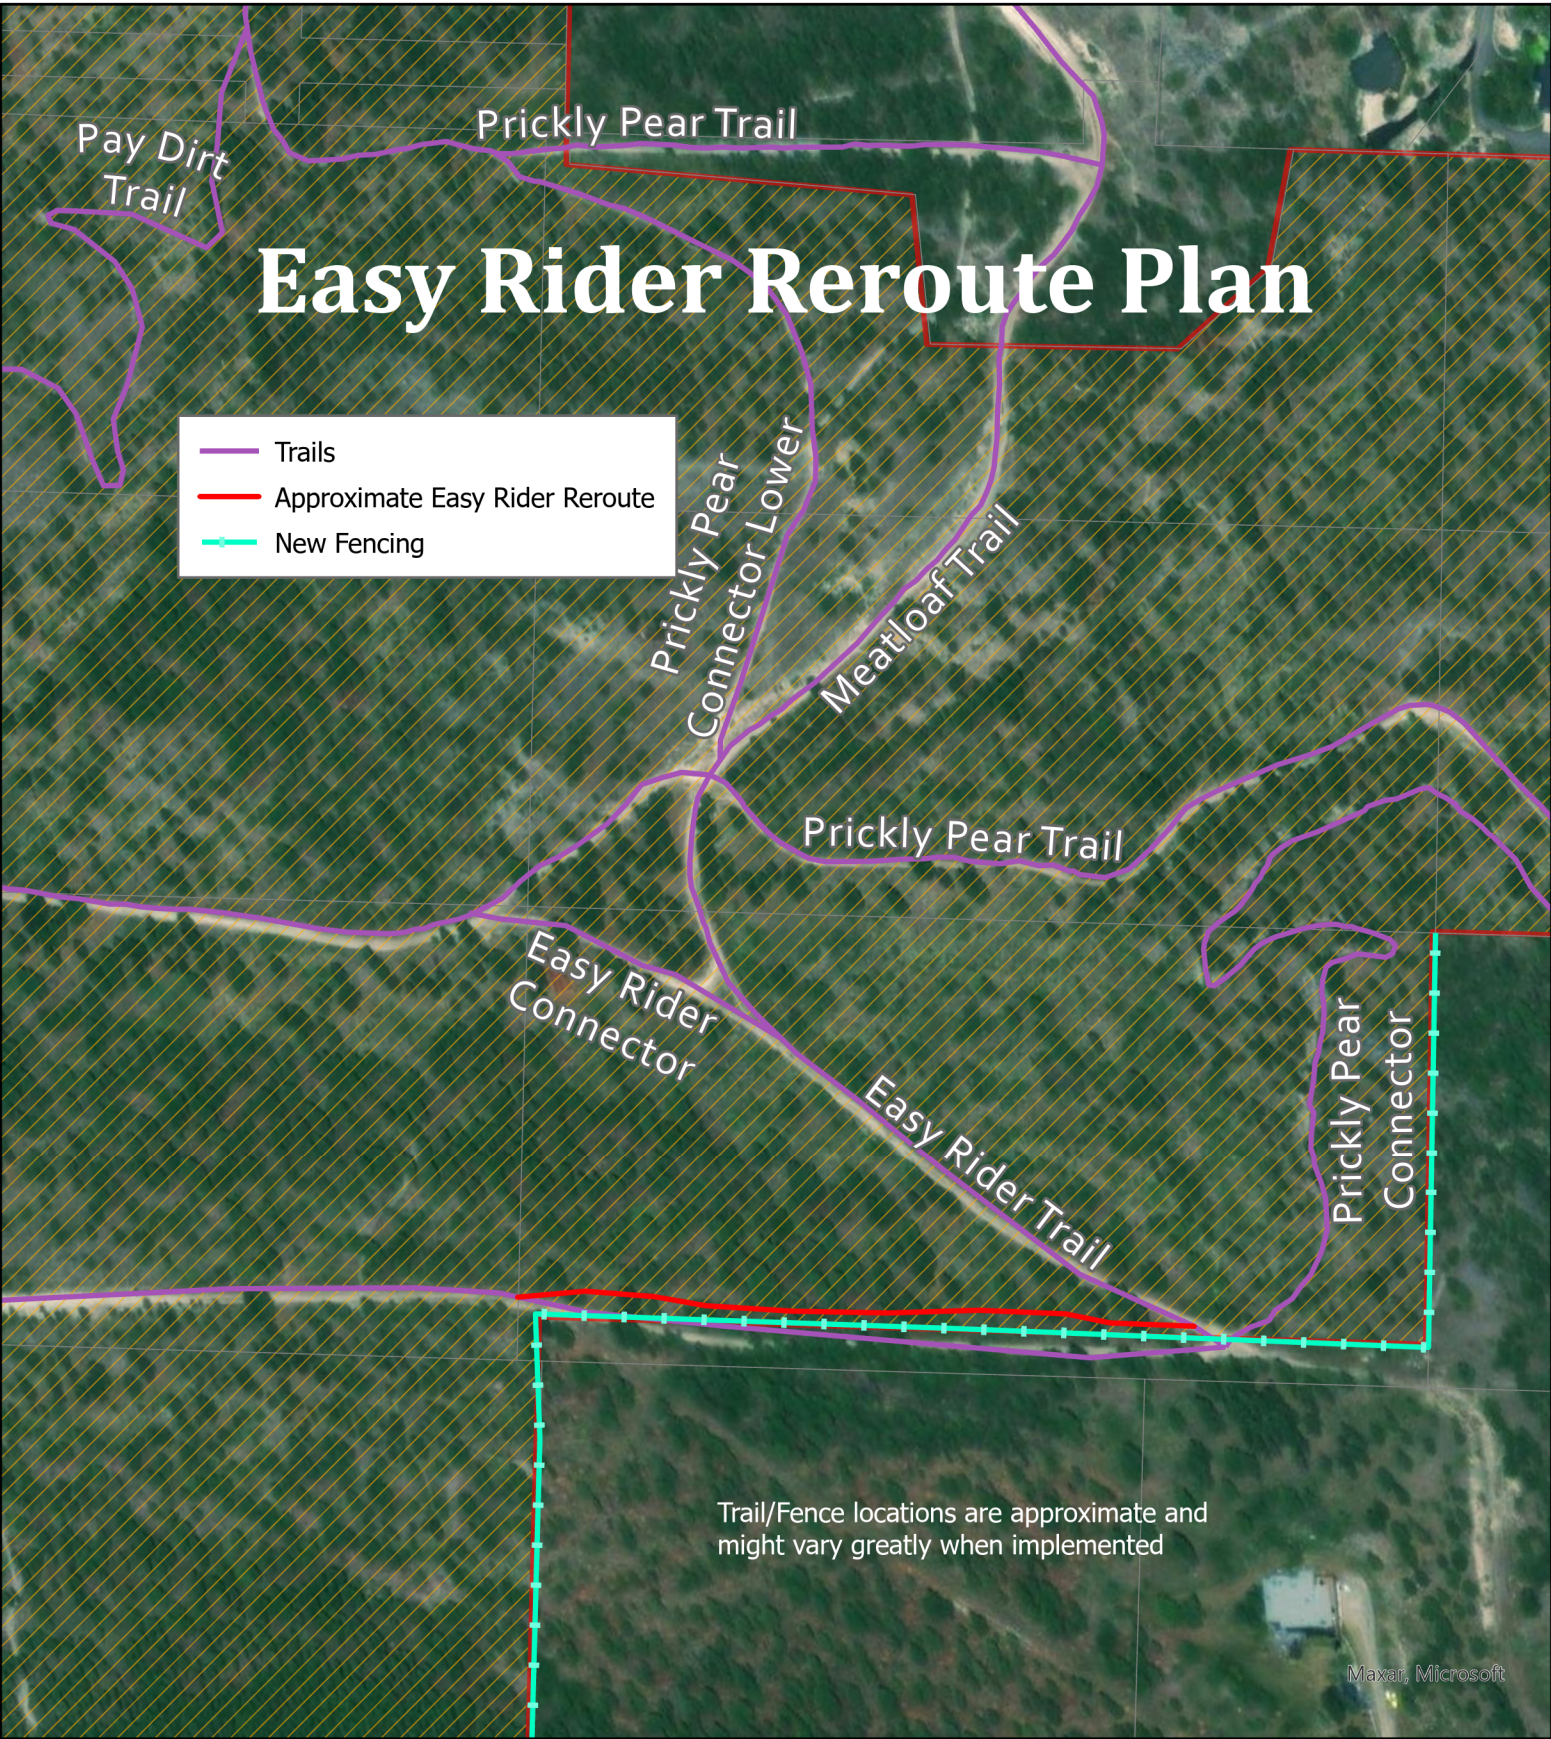

Easy Rider Reroute Plan

- Trails
- Approximate Easy Rider Reroute
- New Fencing

Maxar, Microsoft

0 0.01 0.02 0.04 Miles