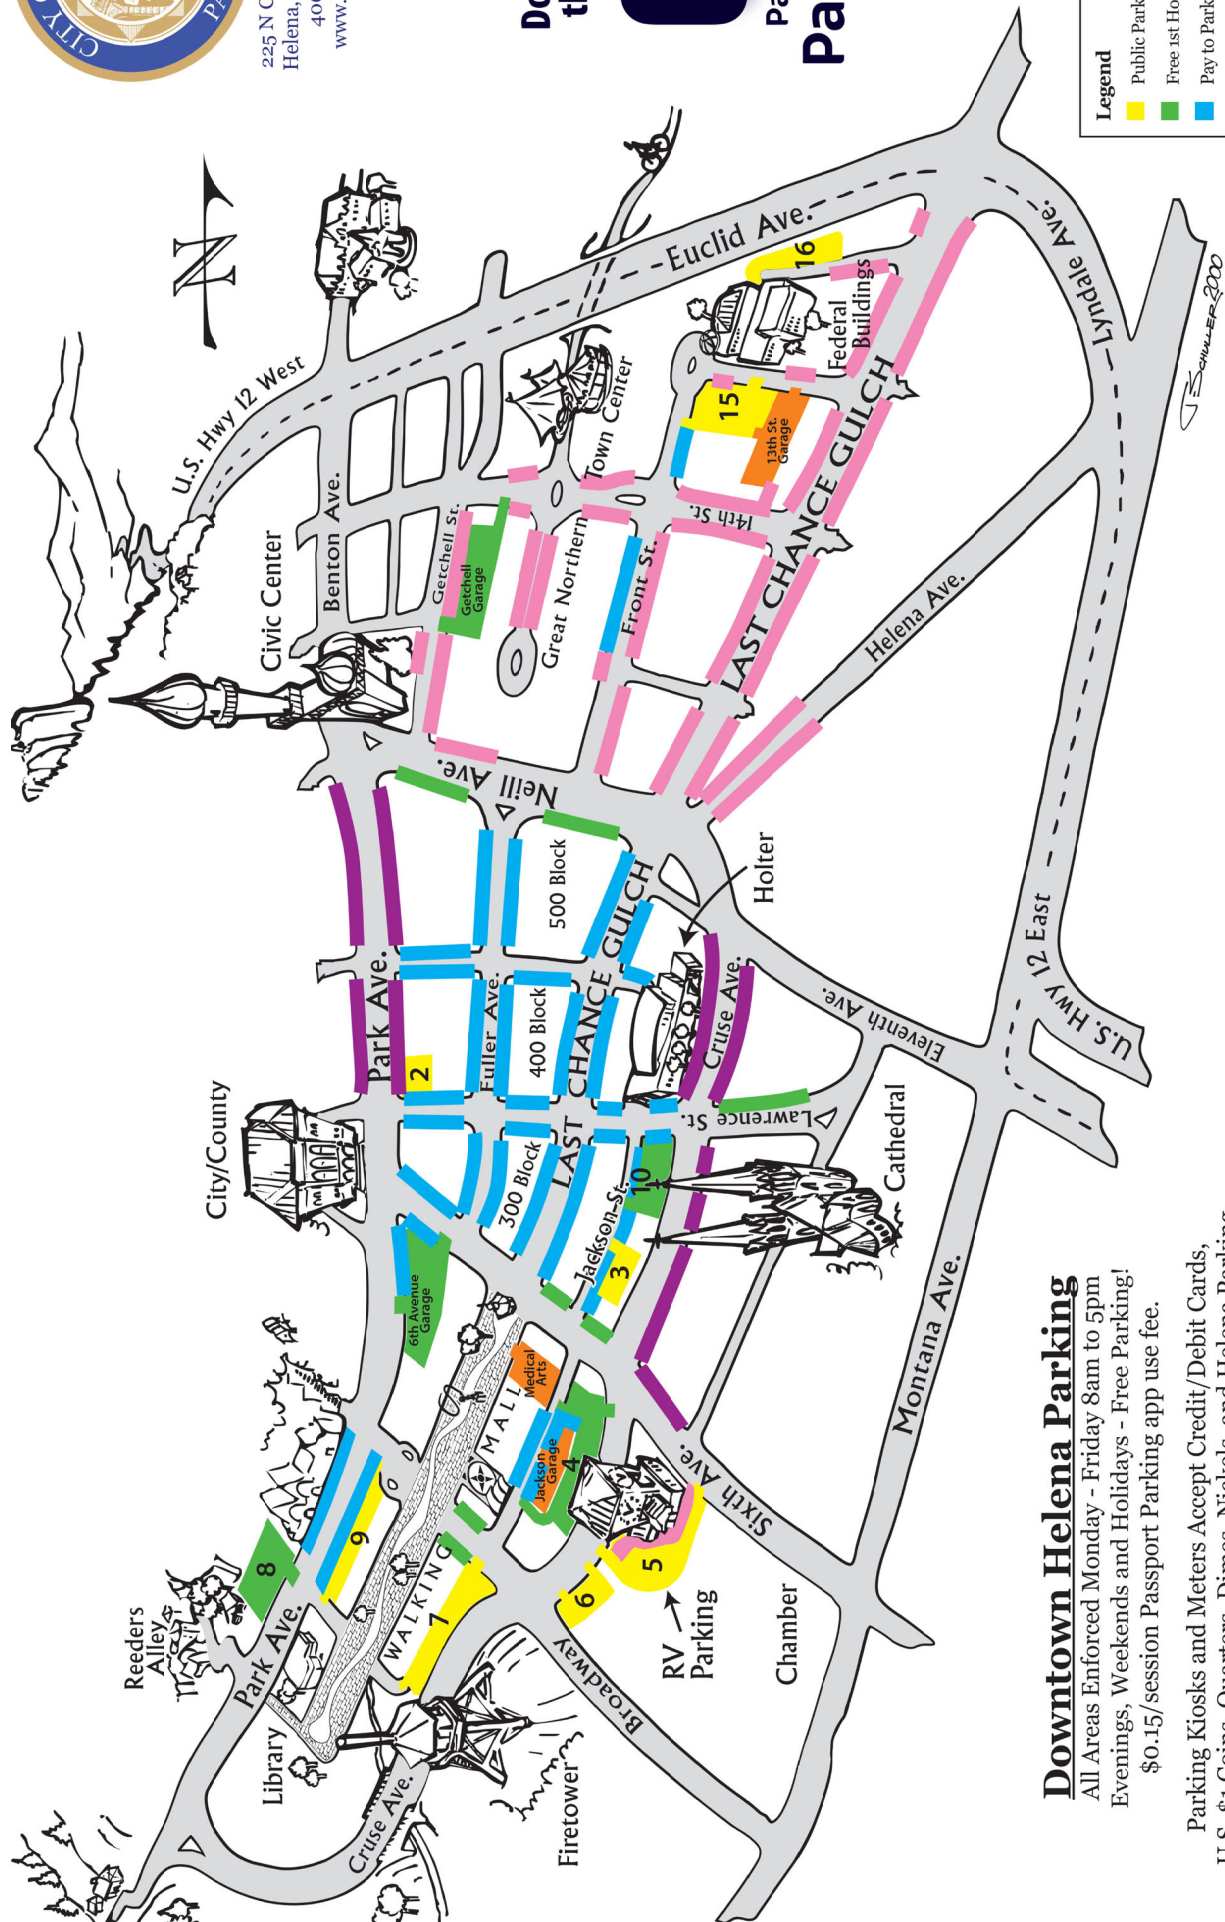

- Lot #1
- Lot #3
- Lot #4
- Lot #5
- Lot #6
- Lot #7
- Lot #8
- Lot #9
- Lot #10
- Lot #15
- Lot #16

Street Permits - \$60.00 a month

- Cruse Ave. (NCN, CN, CC, CS)
- Park Ave. (N, C, S, SPS)
- Fuller Ave.
- Placer Ave.
- Power St.
- Front St.
- Jackson St.
- Benton Ave.
- Stuart
- Clarke
- 6th Ave.
- Lawrence
- Getchell/Kessler
- 14th St.

Downtown Helena Parking

All Areas Enforced Monday - Friday 8am to 5pm
 Evenings, Weekends and Holidays - Free Parking!
 \$0.15/session Passport Parking app use fee.

Parking Kiosks and Meters Accept Credit/Debit Cards,
 U.S. \$1 Coins, Quarters, Dimes, Nickels, and Helena Parking
 Goldie Tokens. *Please stop by our office to purchase Goldie Tokens.